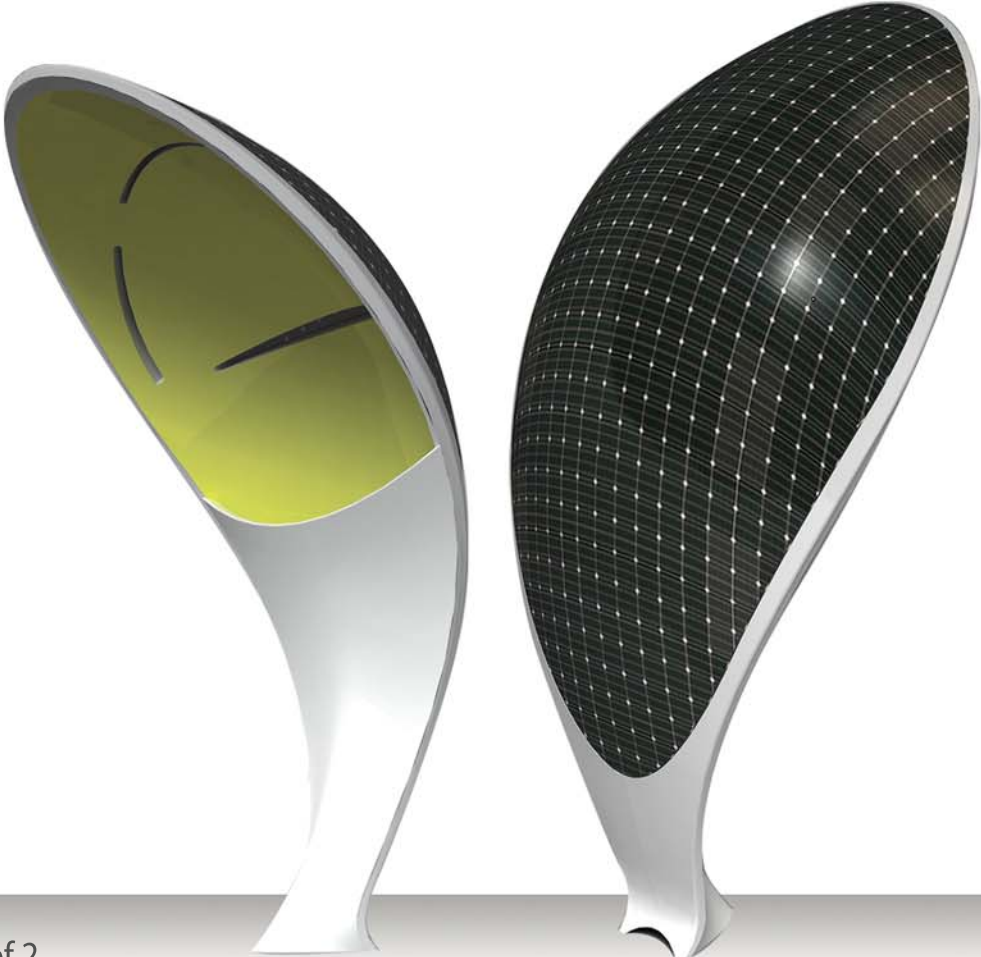

### Product Description

Solarella is a product that is run on solar power and is used for drying-off wet umbrellas before going indoors. This product blows water off the surface in 2-3 seconds operated by a sensor. Solarella will be able to help reduce the waste of plastic and also save the trouble of people having to carry around wet umbrella indoors.

**Technical Function**

SOLARELLA operates when the umbrella is placed inside the slot at a 45 degree angle where the sensor is activated. The wind is oriented so that it blows the water off the surface of the umbrella downwards into the center drainage.

A female adult using SOLARELLA on a rainy evening in front of the building before entering indoors.

During the night, SOLARELLA is turned into a street LED lighting. The color of the lighting can be selected from a variation according to different conditions.

The height of SOLARELLA is 2050mm, which is designed to be comfortably used by children as tall as 1400mm to adults.