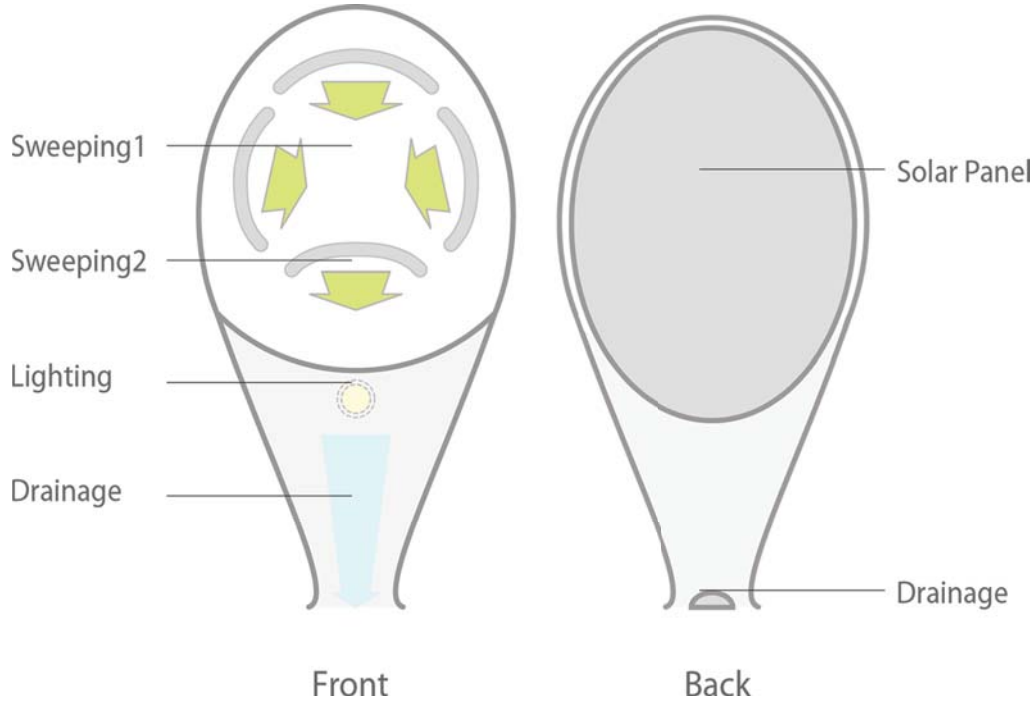

### Product Description

Solarella is a product that is run on solar power and is used for drying-off wet umbrellas before going indoors. This product blows water off the surface in 2-3 seconds operated by a sensor. Solarella will be able to help reduce the waste of plastic and also save the trouble of people having to carry around wet umbrella indoors.

**Technical Function**

SOLARELLA operates when the umbrella is placed inside the slot at a 45 degree angle where the sensor is activated. The wind is oriented so that it blows the water off the surface of the umbrella downwards into the center drainage.

A female adult using SOLARELLA on a rainy evening in front of the building before entering indoors.

During the night, SOLARELLA is turned into a street LED lighting. The color of the lighting can be selected from a variation according to different conditions.

The height of SOLARELLA is 2050mm, which is designed to be comfortably used by children as tall as 1400mm to adults.