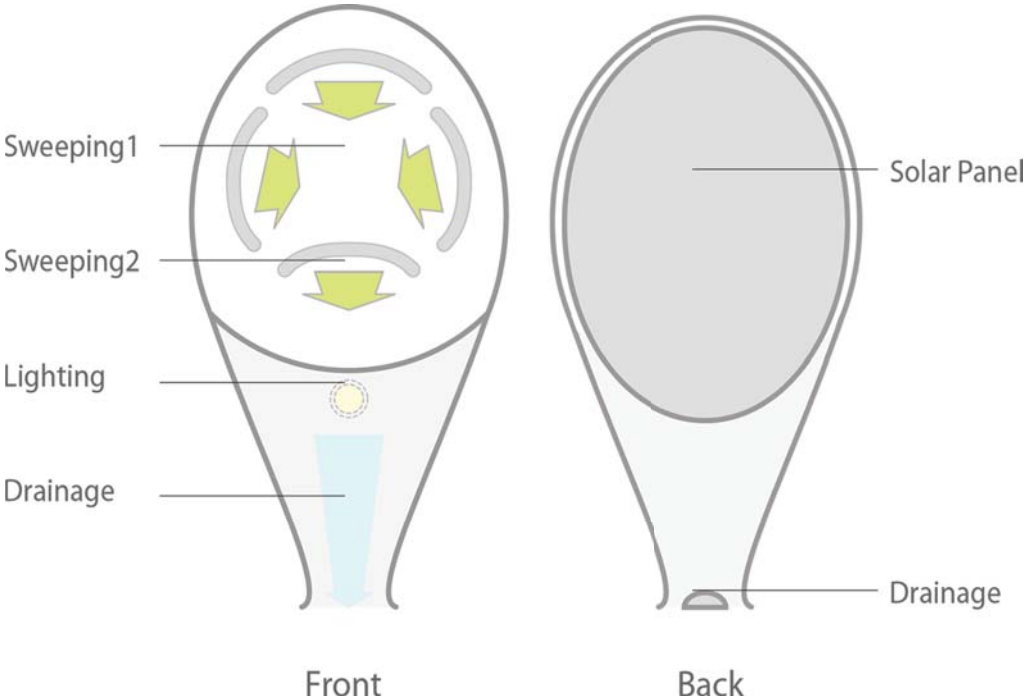

### Product Description

Solarella is a product that is run on solar power and is used for drying-off wet umbrellas before going indoors. This product blows water off the surface in 2-3 seconds operated by a sensor. Solarella will be able to help reduce the waste of plastic and also save the trouble of people having to carry around wet umbrella indoors.

**Technical Function**

SOLARELLA operates when the umbrella is placed inside the slot at a 45 degree angle where the sensor is activated. The wind is oriented so that it blows the water off the surface of the umbrella downwards into the center drainage.

A female adult using SOLARELLA on a rainy evening in front of the building before entering indoors.

During the night, SOLARELLA is turned into a street LED lighting. The color of the lighting can be selected from a variation according to different conditions.

The height of SOLARELLA is 2050mm, which is designed to be comfortably used by children as tall as 1400mm to adults.