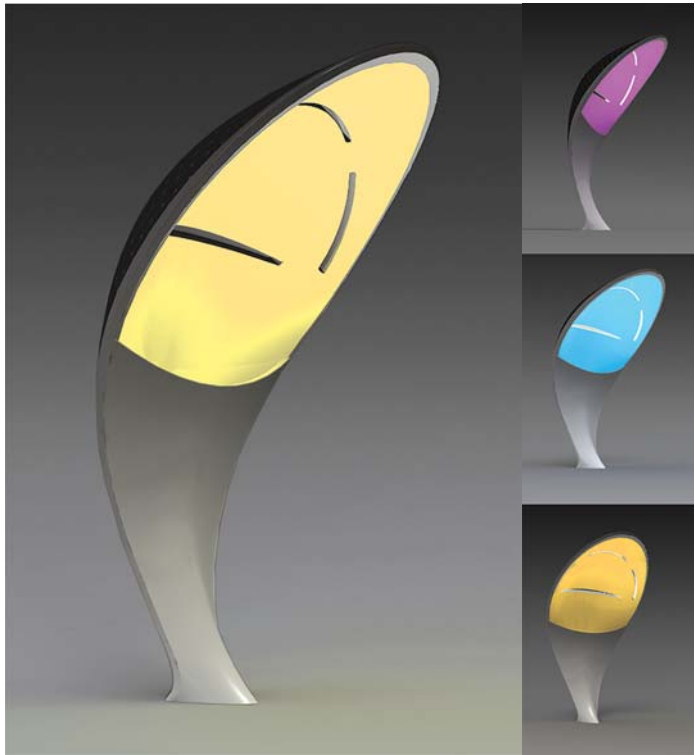

### Product Description

Solarella is a product that is run on solar power and is used for drying-off wet umbrellas before going indoors. This product blows water off the surface in 2-3 seconds operated by a sensor. Solarella will be able to help reduce the waste of plastic and also save the trouble of people having to carry around wet umbrella indoors.

**Technical Function**

SOLARELLA operates when the umbrella is placed inside the slot at a 45 degree angle where the sensor is activated. The wind is oriented so that it blows the water off the surface of the umbrella downwards into the center drainage.

A female adult using SOLARELLA on a rainy evening in front of the building before entering indoors.

During the night, SOLARELLA is turned into a street LED lighting. The color of the lighting can be selected from a variation according to different conditions.

The height of SOLARELLA is 2050mm, which is designed to be comfortably used by children as tall as 1400mm to adults.