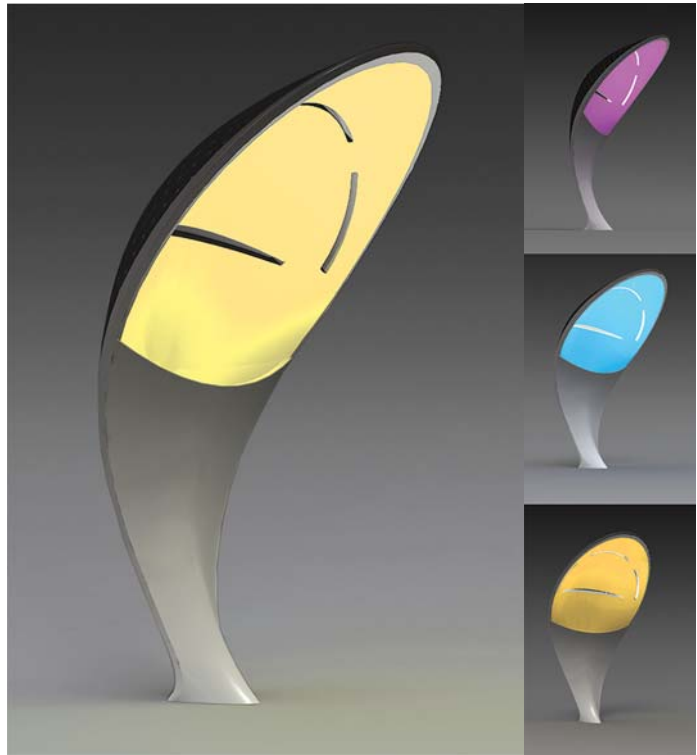

### Product Description

Solarella is a product that is run on solar power and is used for drying-off wet umbrellas before going indoors. This product blows water off the surface in 2-3 seconds operated by a sensor. Solarella will be able to help reduce the waste of plastic and also save the trouble of people having to carry around wet umbrella indoors.

**Technical Function**

SOLARELLA operates when the umbrella is placed inside the slot at a 45 degree angle where the sensor is activated. The wind is oriented so that it blows the water off the surface of the umbrella downwards into the center drainage.

A female adult using SOLARELLA on a rainy evening in front of the building before entering indoors.

During the night, SOLARELLA is turned into a street LED lighting. The color of the lighting can be selected from a variation according to different conditions.

The height of SOLARELLA is 2050mm, which is designed to be comfortably used by children as tall as 1400mm to adults.